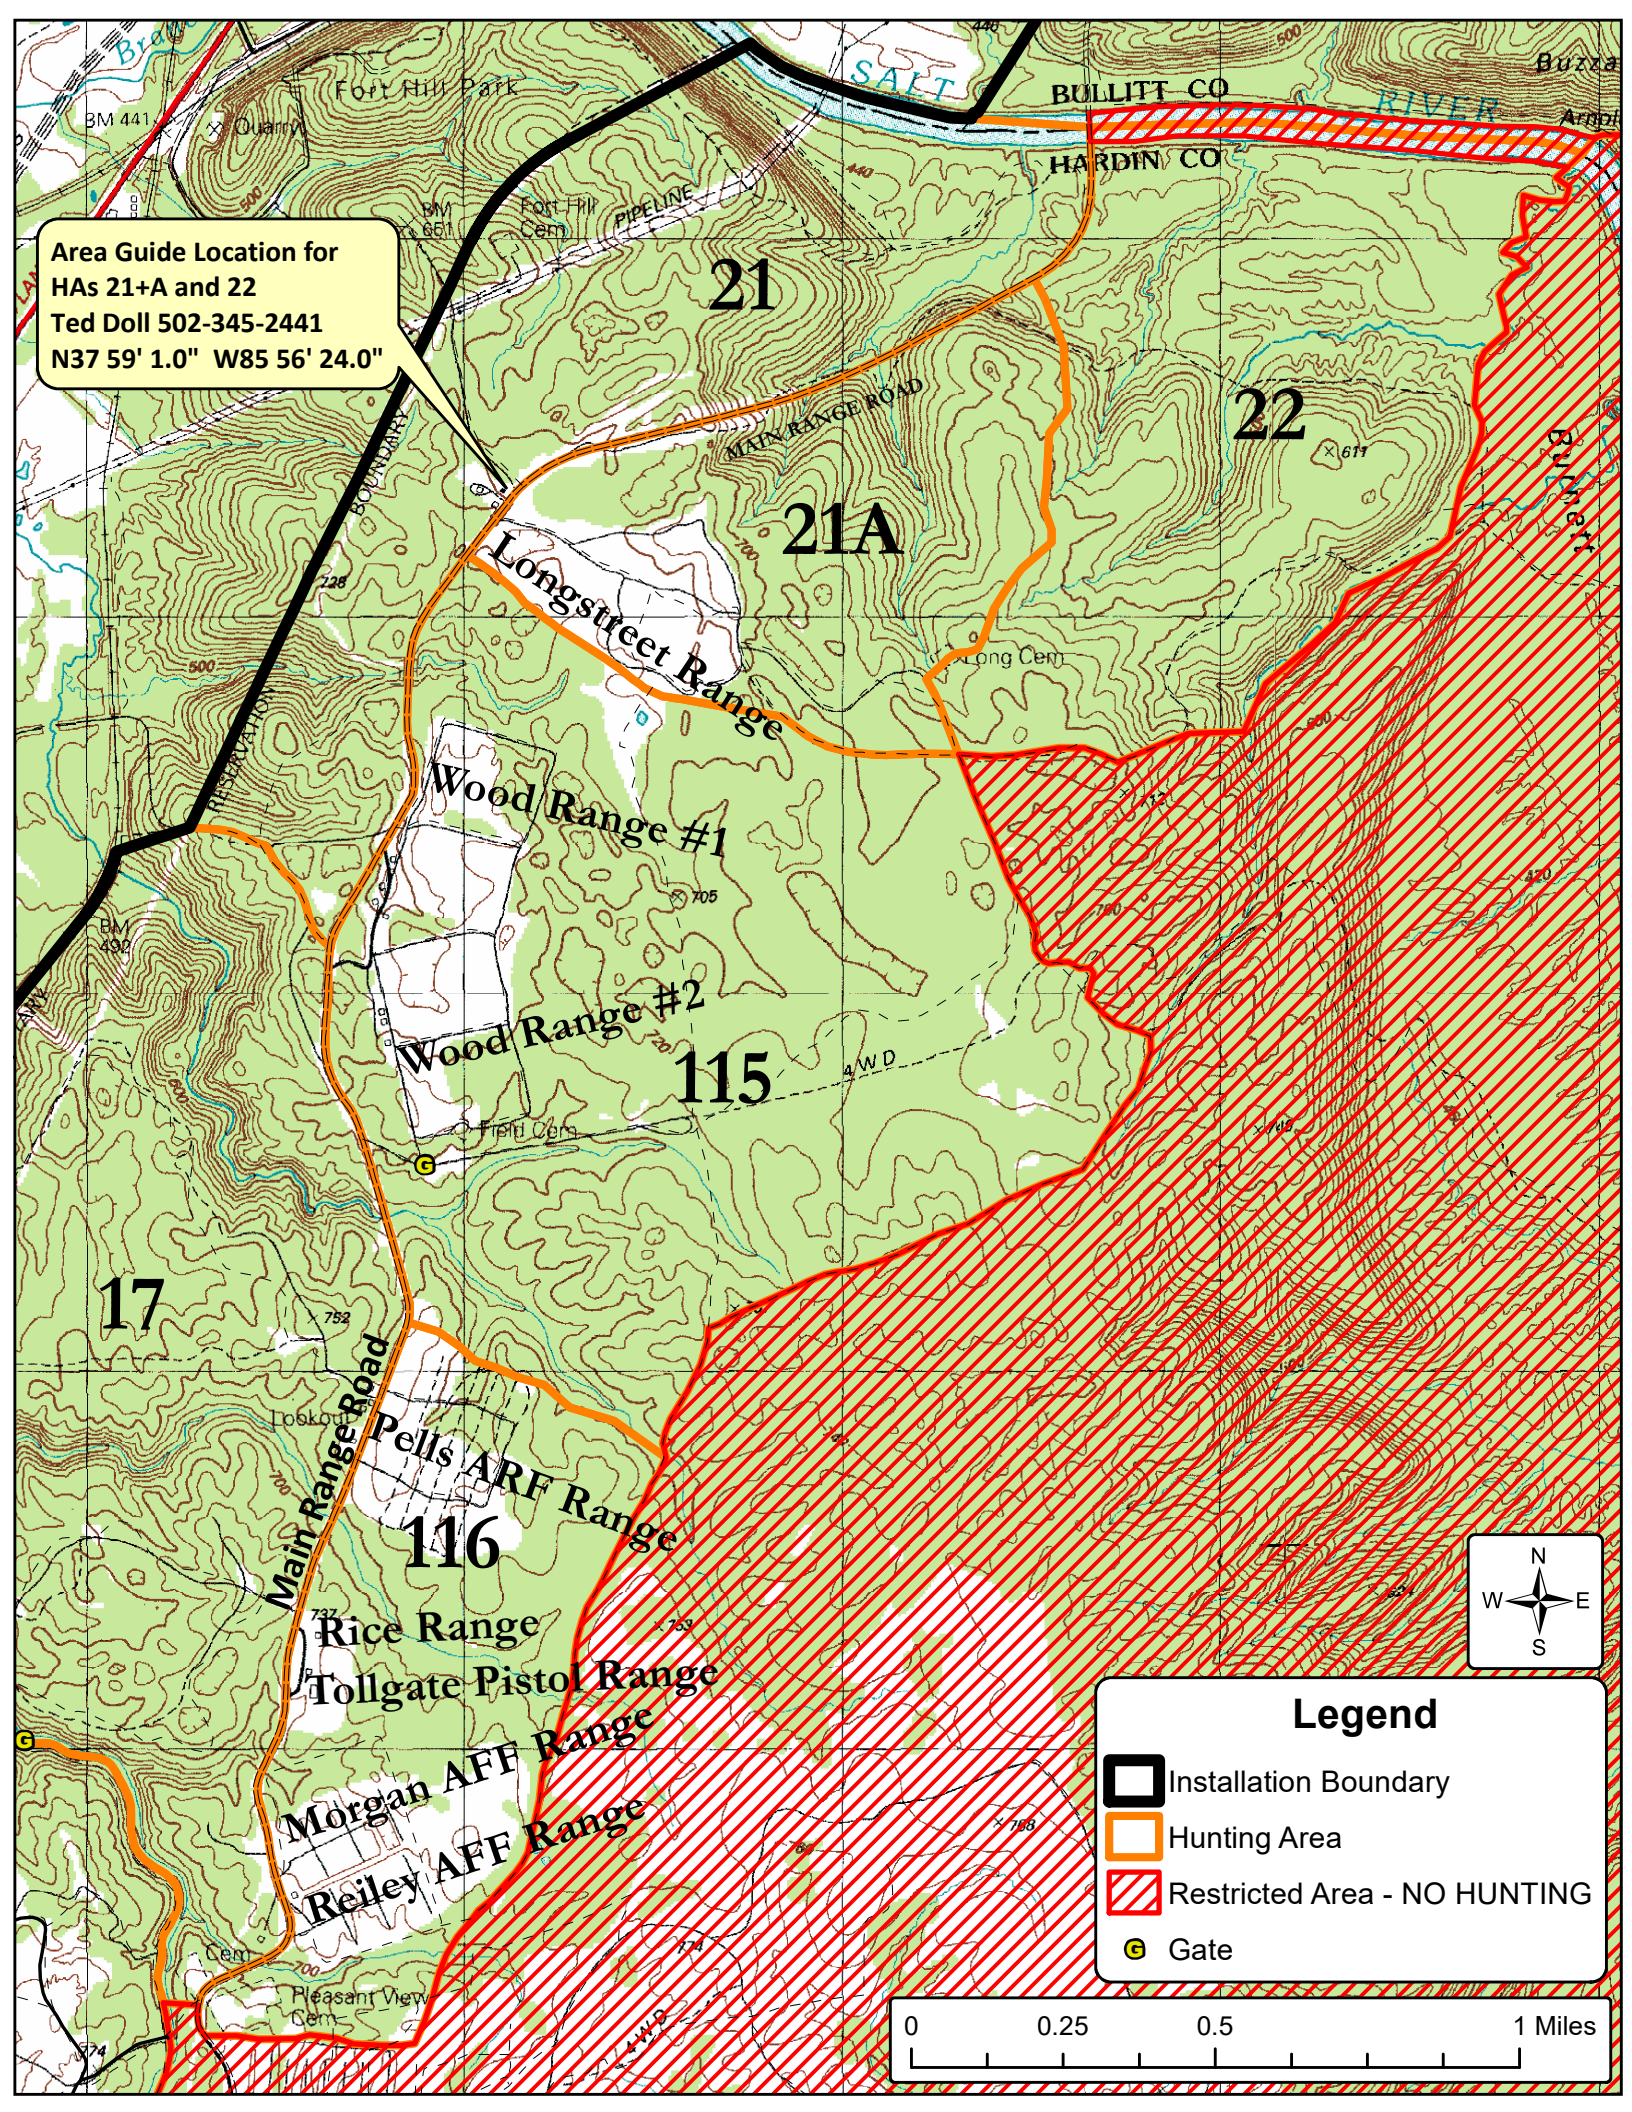

Area Guide Location for  
HAs 21+A and 22  
Ted Doll 502-345-2441  
N37 59' 1.0" W85 56' 24.0"

### Legend

- Installation Boundary
- Hunting Area
- Restricted Area - NO HUNTING
- Gate