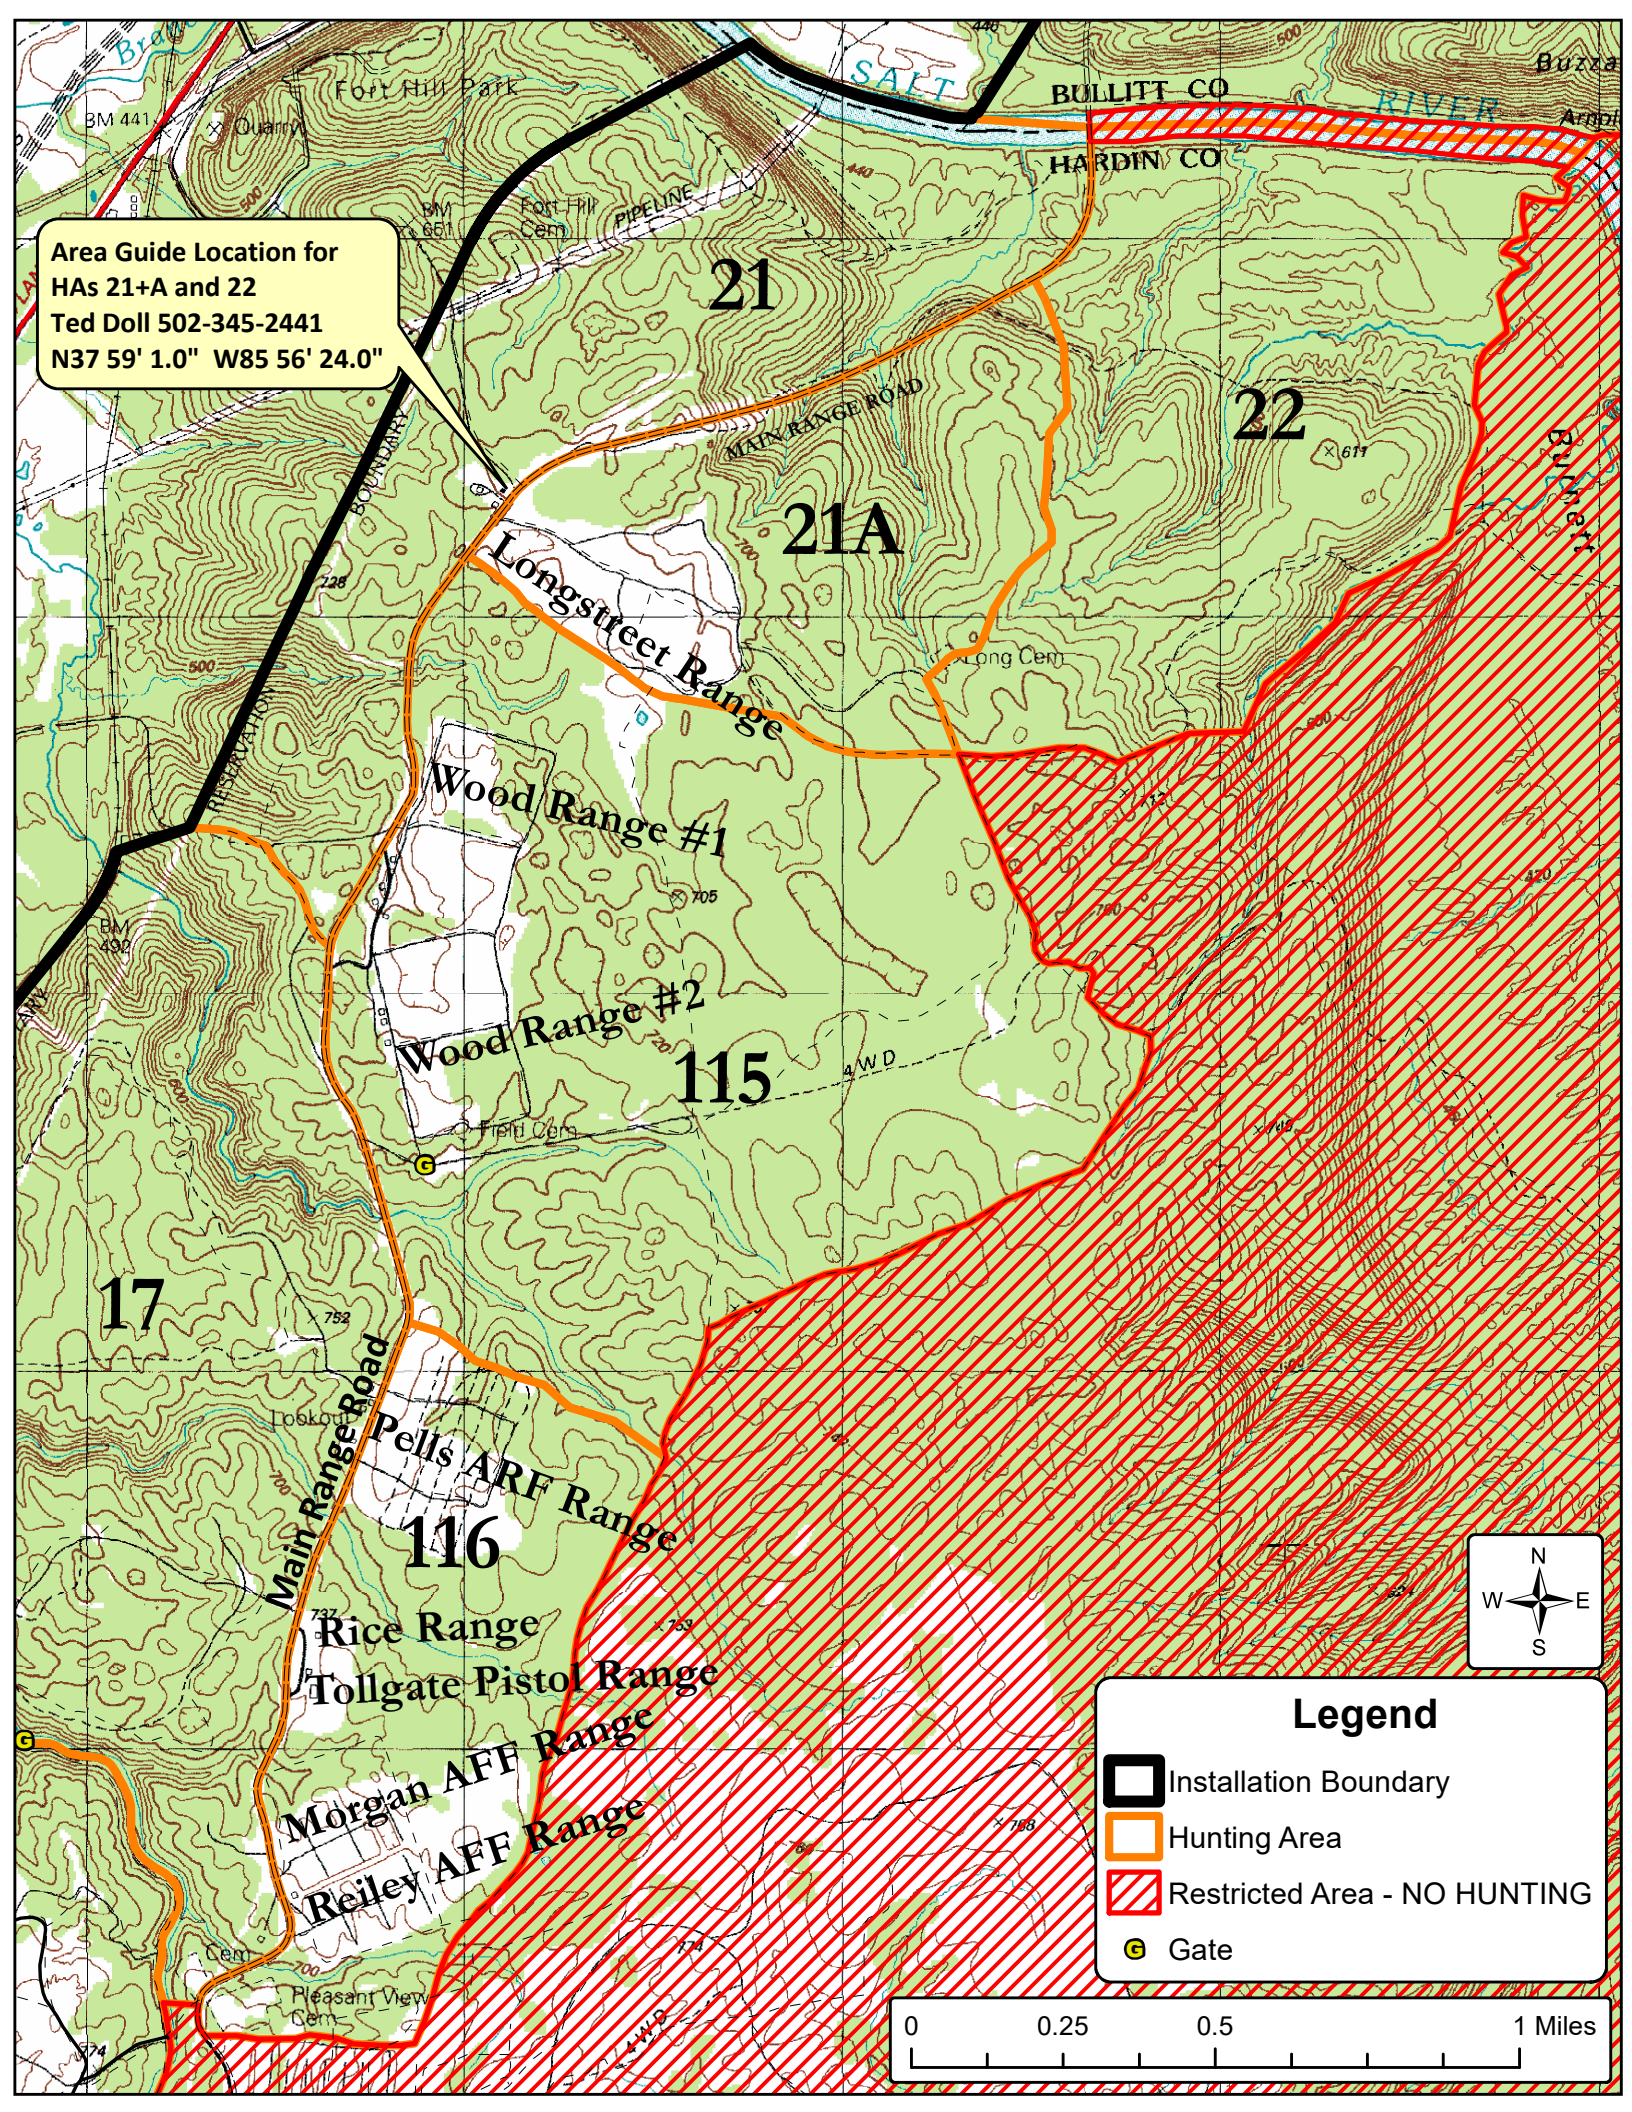

Area Guide Location for  
HAs 21+A and 22  
Ted Doll 502-345-2441  
N37 59' 1.0" W85 56' 24.0"

21

22

21A

Longstreet Range

Wood Range #1

Wood Range #2

115

17

116

Main Range Road

Pells ARF Range

Rice Range

Tollgate Pistol Range

Morgan AFF Range

Reiley AFF Range

**Legend**

- Installation Boundary
- Hunting Area
- Restricted Area - NO HUNTING
- Gate