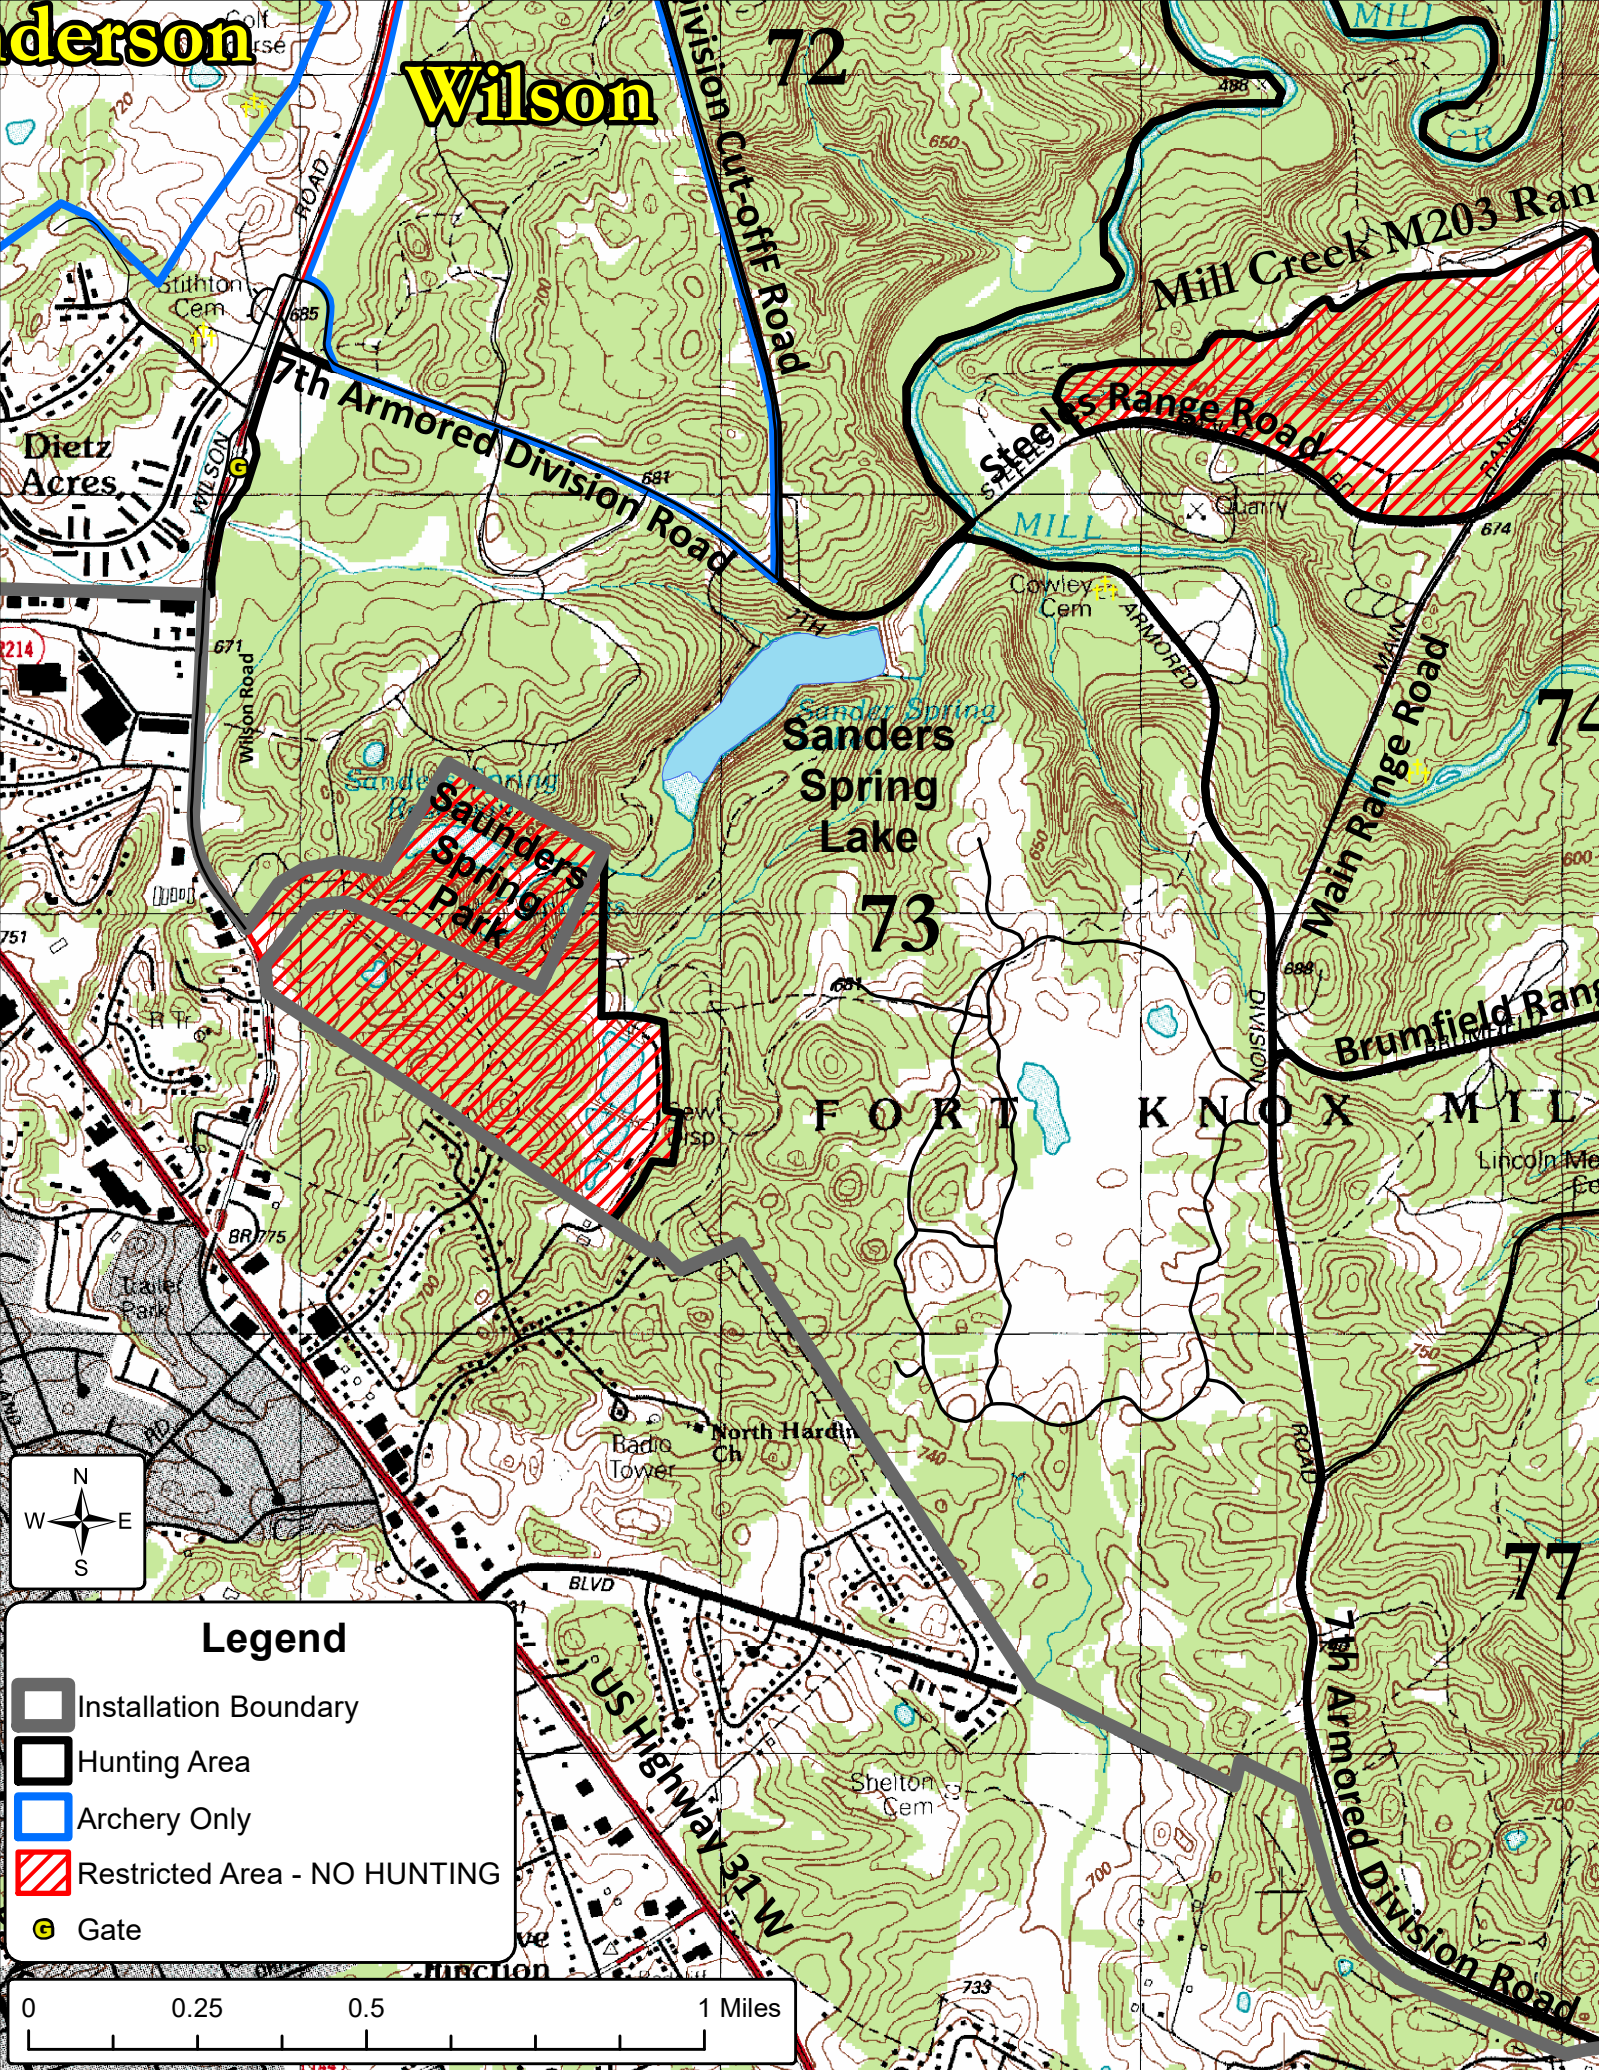

Anderson

Wilson

72

Dietz Acres

214

751

Legend

-  Installation Boundary
-  Hunting Area
-  Archery Only
-  Restricted Area - NO HUNTING
-  Gate

7th Armored Division Road

Division Cut-off Road

Wilson Road

BR 775

BLVD

US Highway 37 W

Steel's Range Road

Mill Creek M203 Range

Main Range Road

Brumfield Range

Sanders Spring Lake

73

FORT KNOX MIL

North Hardin Ch

Shelton Cem

Cowley Cem